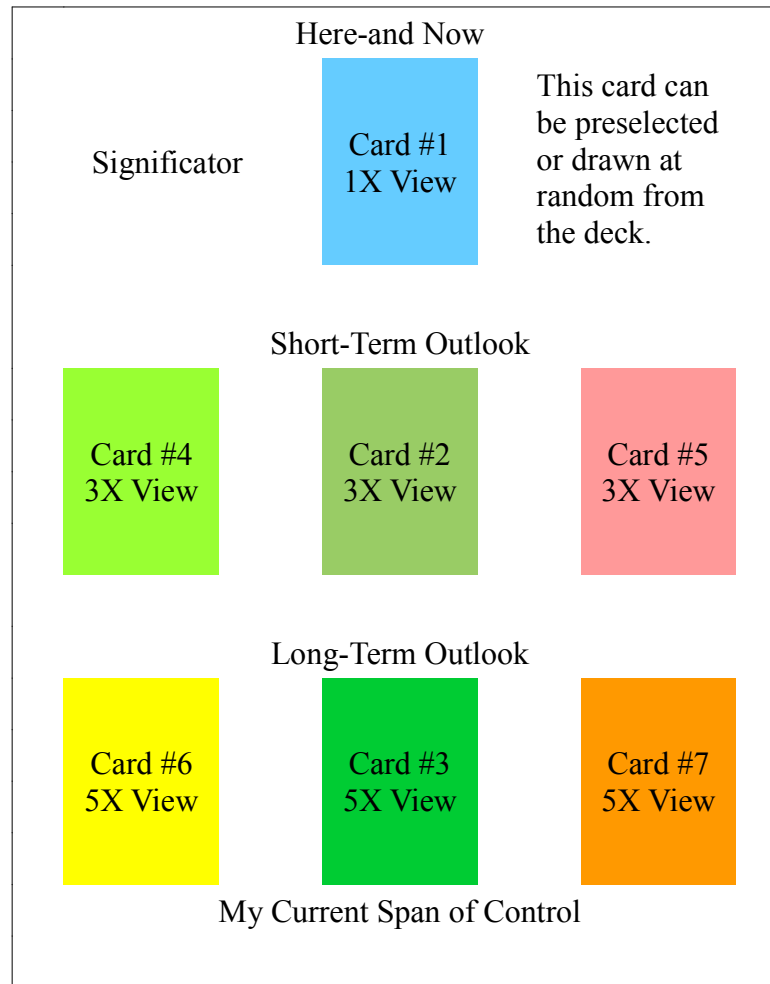

“Parsifal's Microscope” In-Depth Analysis Spread

Formative Influences - Known

These cards show aspects of the situation that are rooted in the past and not subject to change.

Cards 1-3: The heart of the matter
 Card #1 – Myself (Significator)
 Card #2 – My status in the situation
 Card #3 – My status in the big picture

Here-and Now

Cards 4 & 5 – The situation as I see it
 Card #4– My resources and support system
 Card #5 – My challenges and opportunities

Formative Influences - Unknown

These cards show aspects of the situation that are emerging and can be negotiated by the querent.

Cards #6-9: Wider implications
 Card #6 – Recent Past
 Card #7 – Near Future
 Card #8 – Root of the matter
 Card #9 – Resolution of the matter

The Quint Cards are numerically-derived trump cards that show larger forces potentially at work in the querent's life. They are optional.